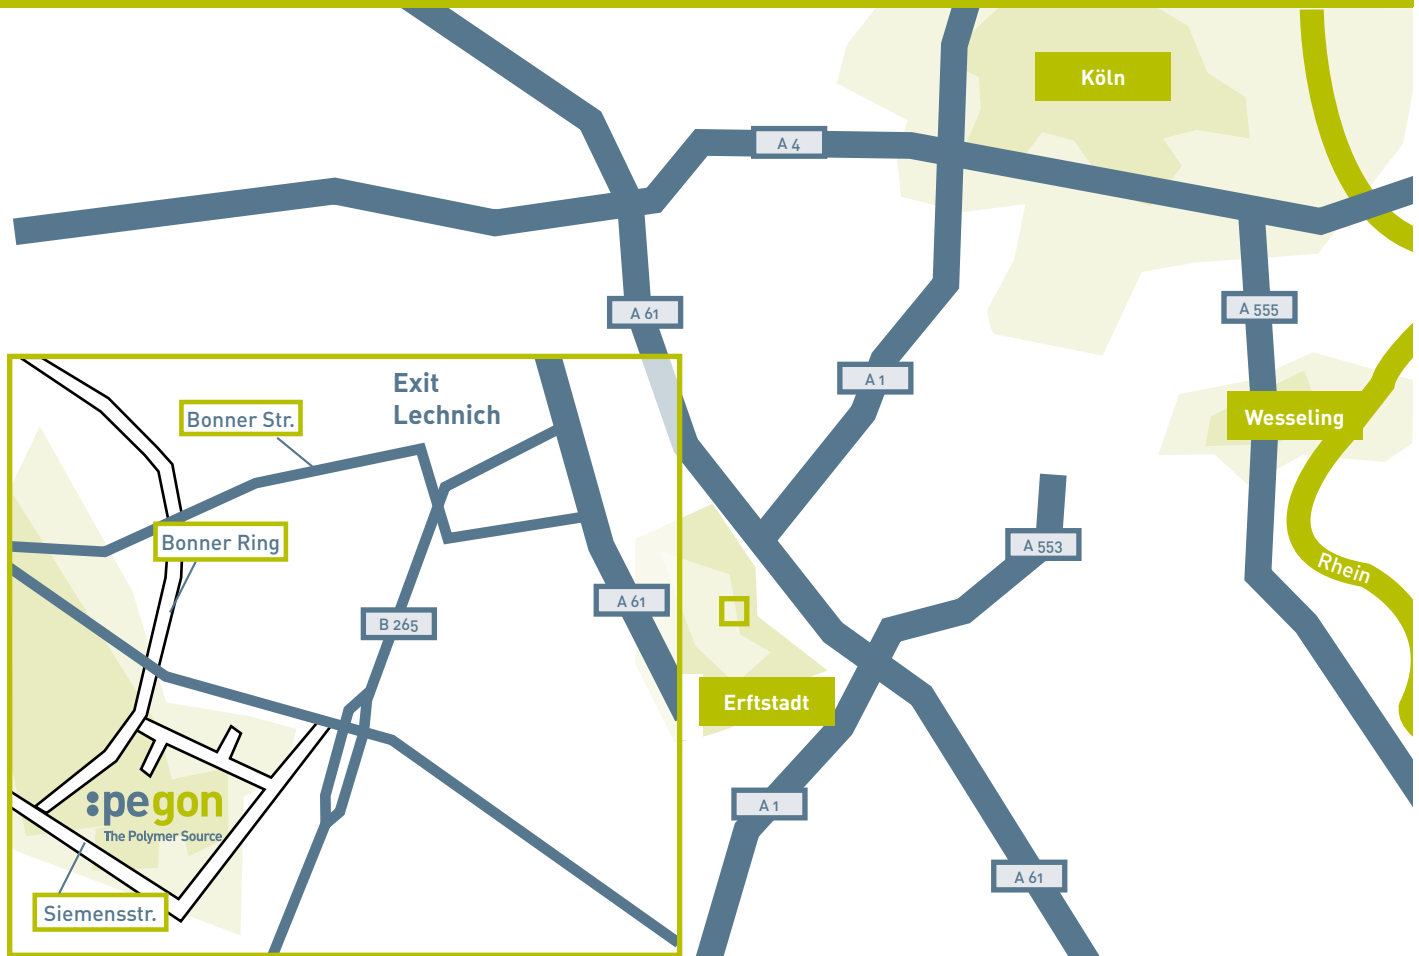

How to find us:

pegon is located directly at the A 61 motorway. Take the exit „Erfstadt“ and turn right on „Bonner Straße“ (B 265) towards Lechenich. After approx. 2 km, turn right on the „L 263“. At the following traffic circle take the third exit and you will reach „Siemensstraße“.